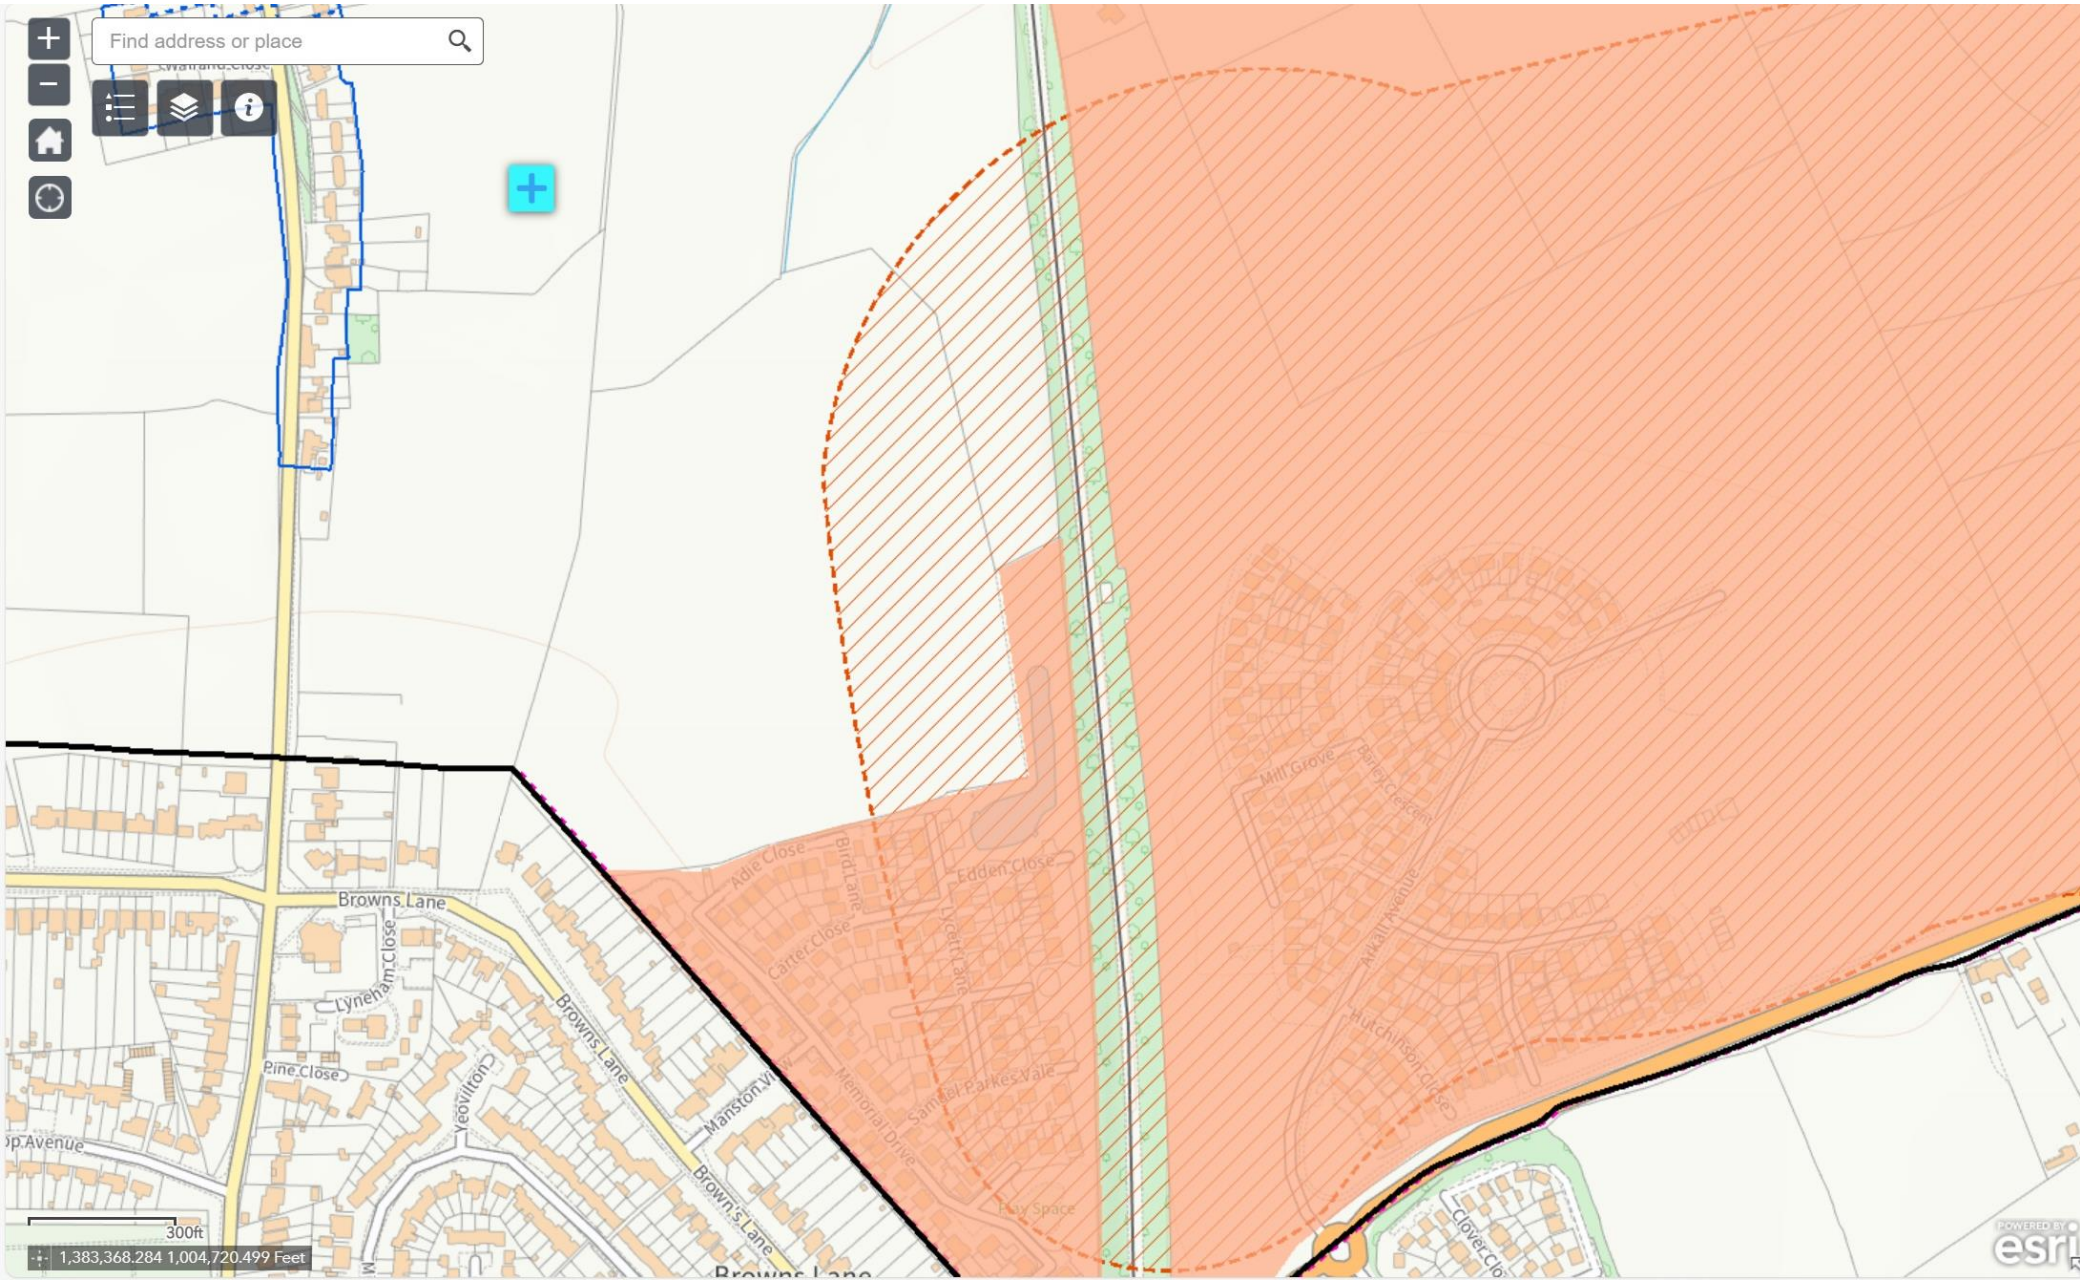

Find address or place

300ft
1,382,016.173 1,004,650.163 Feet

Map navigation controls including zoom in (+), zoom out (-), home, and refresh icons. A search bar contains the text "Find address or place" with a magnifying glass icon.

300ft
1,383,368.284 1,004,720.499 Feet